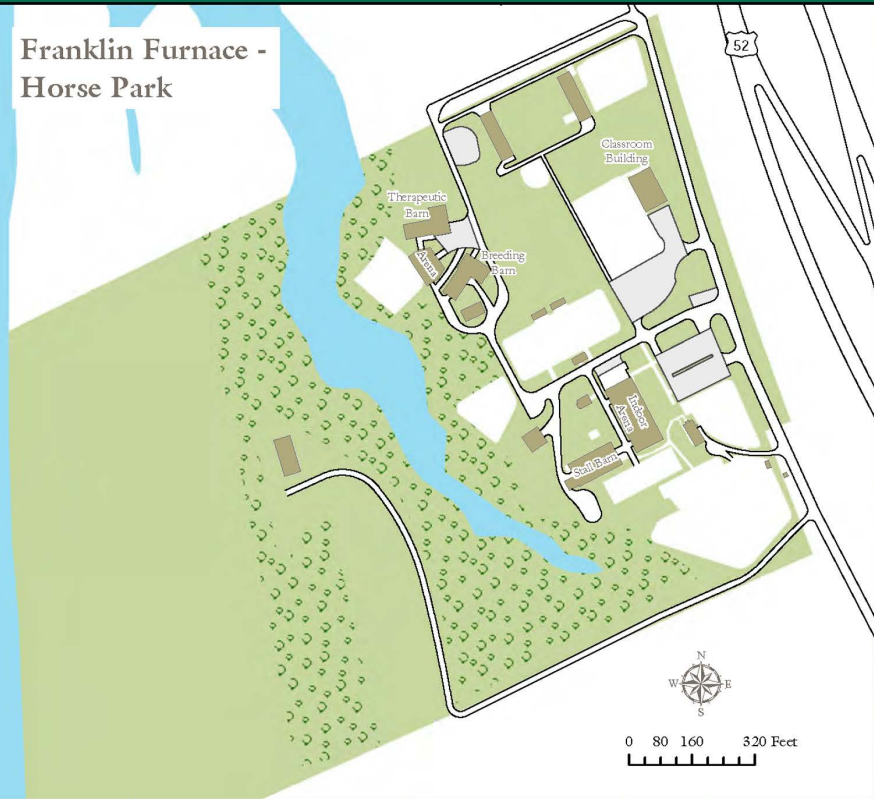

Franklin Furnace - Horse Park

Hecla

Proctorville

Ohio University Southern Campus - Additional Locations

- Campus Building
- Campus Building
- Campus Property

Hecla Facts
Buildings: 0
Total GSF: 0
Total Acreage: 48

Horse Park Facts
Buildings: 12
Total GSF: 57,277
Total Acreage: 188

Ironton Property Facts
Buildings: 0
Total GSF: 0
Total Acreage: 10

Proctorville Facts
Buildings: 1
Total GSF: 20,194
Total Acreage: 19

Southern Campus Locations

Ironton Property (WOUB Tower)

Ohio University
Planning and Space Management
(740) 597-2506

Sources: Ohio University, OGRIP
Data Updated July 2014
Map Design: D. Simon
Ohio University
Planning and Space Management
October 2017